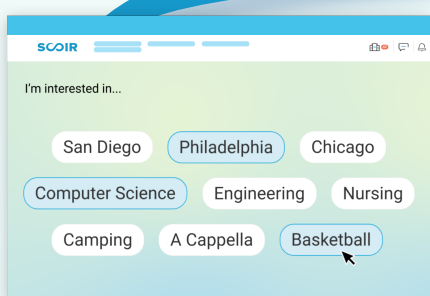

SCOIR

YOUR PATH TO COLLEGE

IDENTIFY YOUR TALENTS

Utilize PrinciplesYou, a scientifically-validated character assessment, where you'll be matched with careers paths and majors.

FIND YOUR FIT

Share your preferences, and we'll show you your college matches.

CHOOSE HOW TO APPLY

If you see the ⚡ you can apply with Scoir!

SCOIR

OTHER METHOD

- ⚡ Stress less. Your basic info is pre-populated!
- ⚡ Enter your application info just once
- ⚡ Make progress on multiple applications at once

- Common App
- College Website
- QuestBridge
- Other

Counselors, applying with Scoir means students won't self-report their submitted applications & you'll get real-time status updates!

SUBMIT YOUR APPLICATION