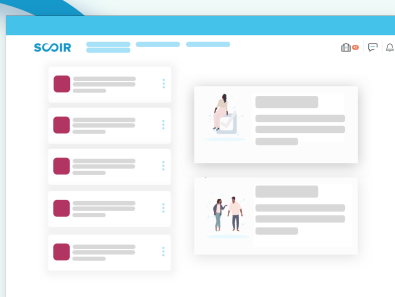

SCOIR

YOUR PATH TO COLLEGE

IDENTIFY YOUR TALENTS

Utilize PrinciplesYou, a scientifically-validated character assessment, where you'll be matched with careers paths and majors.

FIND YOUR FIT

Share your preferences, and we'll show you your college matches.

PLAN WITH YOUR SUPPORTERS

Build your list, collaborate with your supporters, manage your application materials, and apply when you're ready!

PREPARE TO APPLY

Request your letters of recommendation and any fee waivers and Early Decision Contracts, if needed.

CHOOSE HOW TO APPLY

If you see the ⚡ you can apply with Scoir!

SCOIR

OTHER METHOD

- ⚡ Stress less. Your basic info is pre-populated!
- ⚡ Enter your application info just once
- ⚡ Make progress on multiple applications at once

- Common App
- College Website
- QuestBridge
- Other

Counselors, applying with Scoir means students won't self-report their submitted applications & you'll get real-time status updates!

SUBMIT YOUR APPLICATION