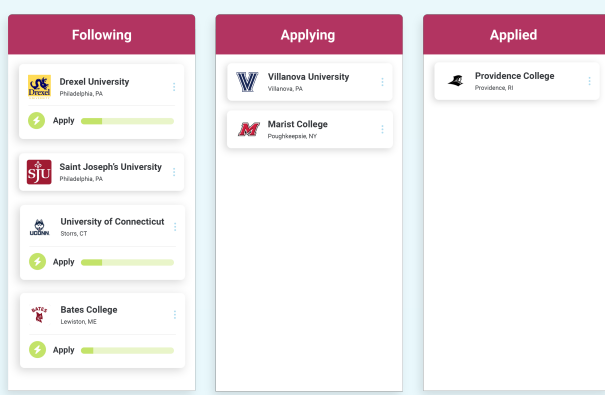

SCOIR

YOUR PATH TO COLLEGE

IDENTIFY YOUR TALENTS

Utilize PrinciplesYou, a scientifically-validated character assessment, where you'll be matched with careers paths and majors.

FIND YOUR FIT

Share your preferences, and we'll show you your college matches.

PLAN WITH YOUR SUPPORTERS

Build your list, collaborate with your supporters, manage your application materials, and apply when you're ready!

PREPARE TO APPLY

Request your letters of recommendation and any fee waivers and Early Decision Contracts, if needed.

CHOOSE HOW TO APPLY

If you see the ⚡ you can apply with Scoir!

SCOIR

OTHER METHOD

- ⚡ Stress less. Your basic info is pre-populated!
- ⚡ Enter your application info just once
- ⚡ Make progress on multiple applications at once

- Common App
- College Website
- QuestBridge
- Other

Counselors, applying with Scoir means students won't self-report their submitted applications & you'll get real-time status updates!

SUBMIT YOUR APPLICATION